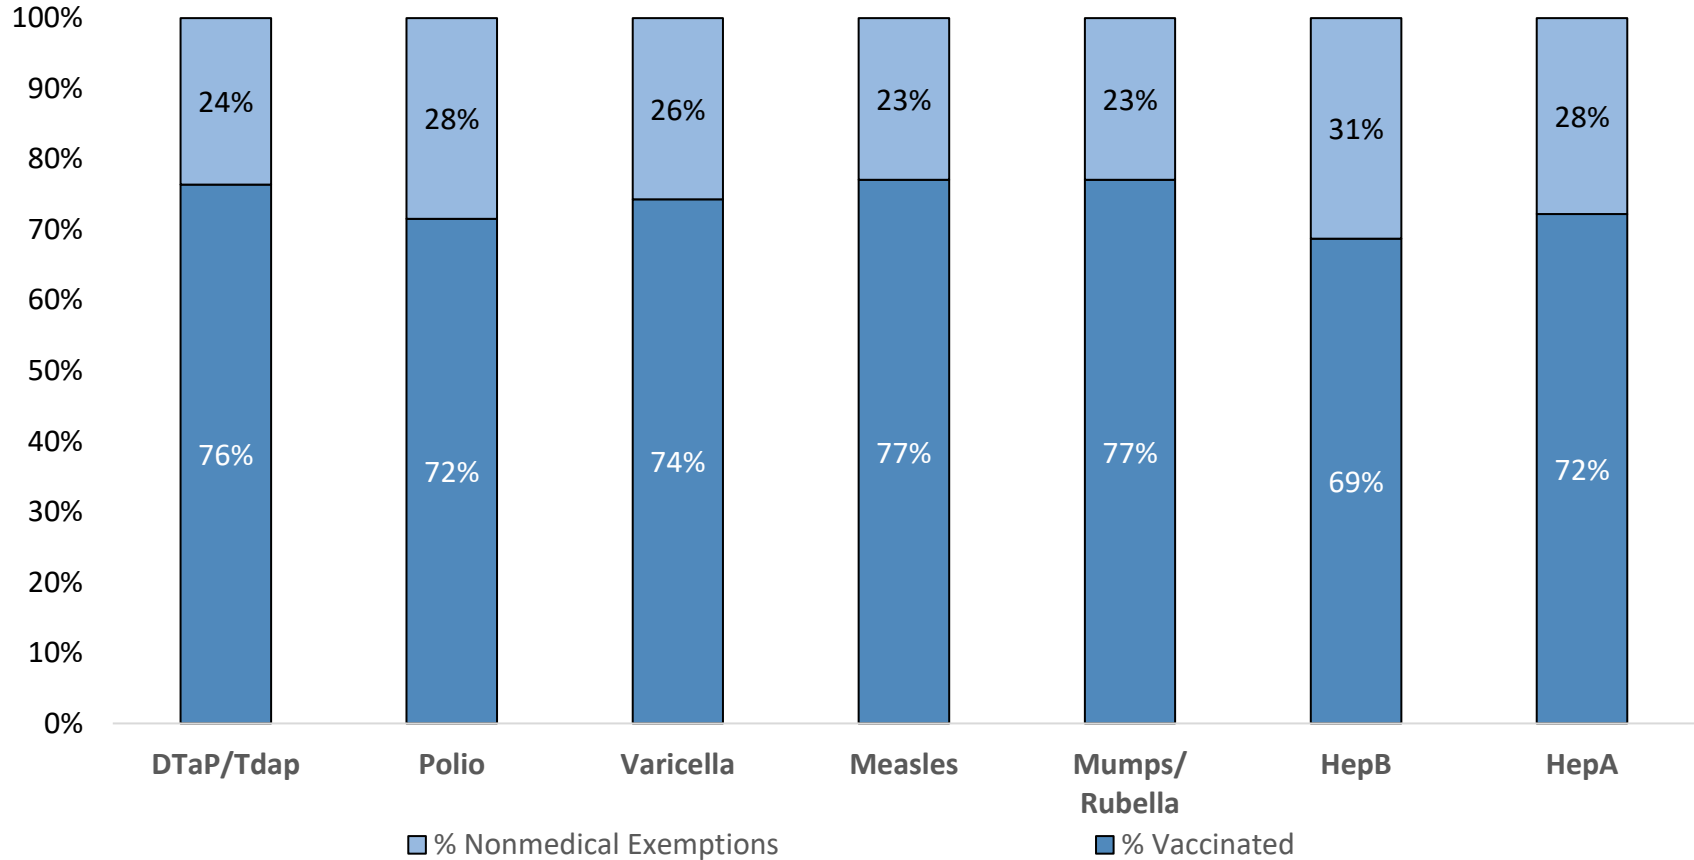

### How many kids at Corvallis Waldorf School are vaccinated: March 2023\*

Number of children at the school\*\*: **144**  
 Percent of children with no immunization or exemption record: **0%**  
 Percent of children with a medical exemption for one or more vaccine(s): **0%**

\* Not all immunizations are required for all grades. These numbers may not total 100% if some children have medical exemptions, or are incomplete or in process with immunizations but do not need an exemption because they are on schedule.